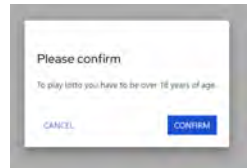

How To Play.

Register your personal information.

This is required so that we can contact you with the results and winners names of the draws and any special changes we are including into the draw.

Open the log on page by visiting

<https://chelmsfordcityfc.clubforce.com/>

When you have confirmed you are over 18 you will be taken to the next page to enter your email address and click next and confirm that you are over 18 years old.